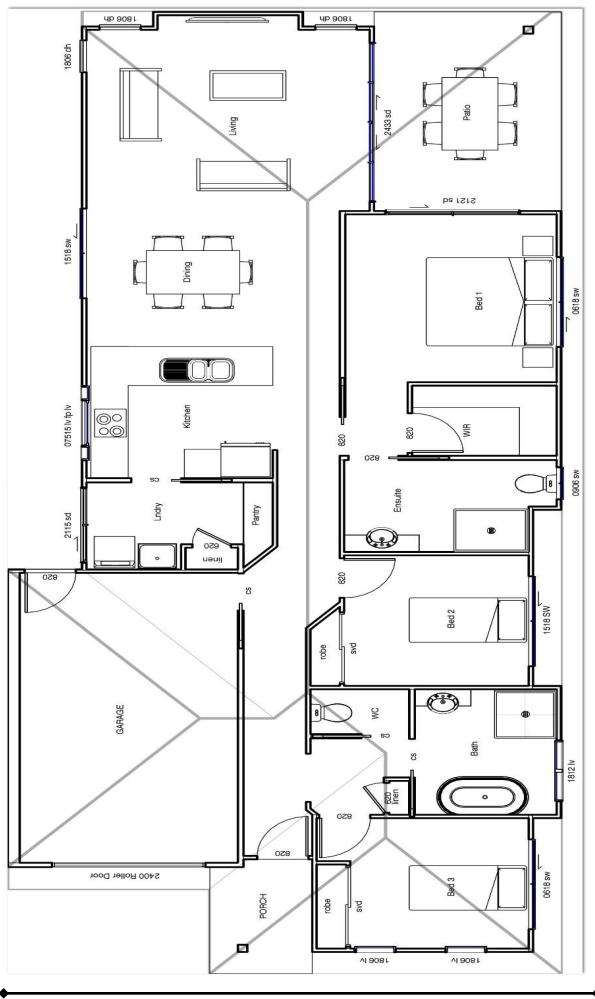

HOUSE & LAND PACKAGE

Act Now!

\$ 355,000

**Palmview
HOMES**

Picture shown is indicative only

FREE Upgrade to Executive Specifications

Carlton MKIII

3

2

1

Lot 205A Darcy Blvd

Beaconsfield

Land Size: **A:** 307.3m²

Home Size: 149m²

Inclusions

- ✓ Colourbond Roof, Fascia, Gutters
- ✓ Exposed Aggregate Driveway & Paths
- ✓ Air-Conditioning to Kitchen, Living, Dining Bed 1
- ✓ NBN Lead In
- ✓ Modern Kitchen with Silk Finish Doors
- ✓ Wall Hung Vanities
- ✓ Free Standing Bath , Acrylic Shower Trays
- ✓ Built-In Robes to all Bedrooms
- ✓ Master Bedroom with Ensuite & WIR
- ✓ Quality Tiles to Living Areas
- ✓ Carpet to all Bedrooms and WIR
- ✓ Fenced, Turf , Landscape Front
- ✓ Automatic Single Garage Door